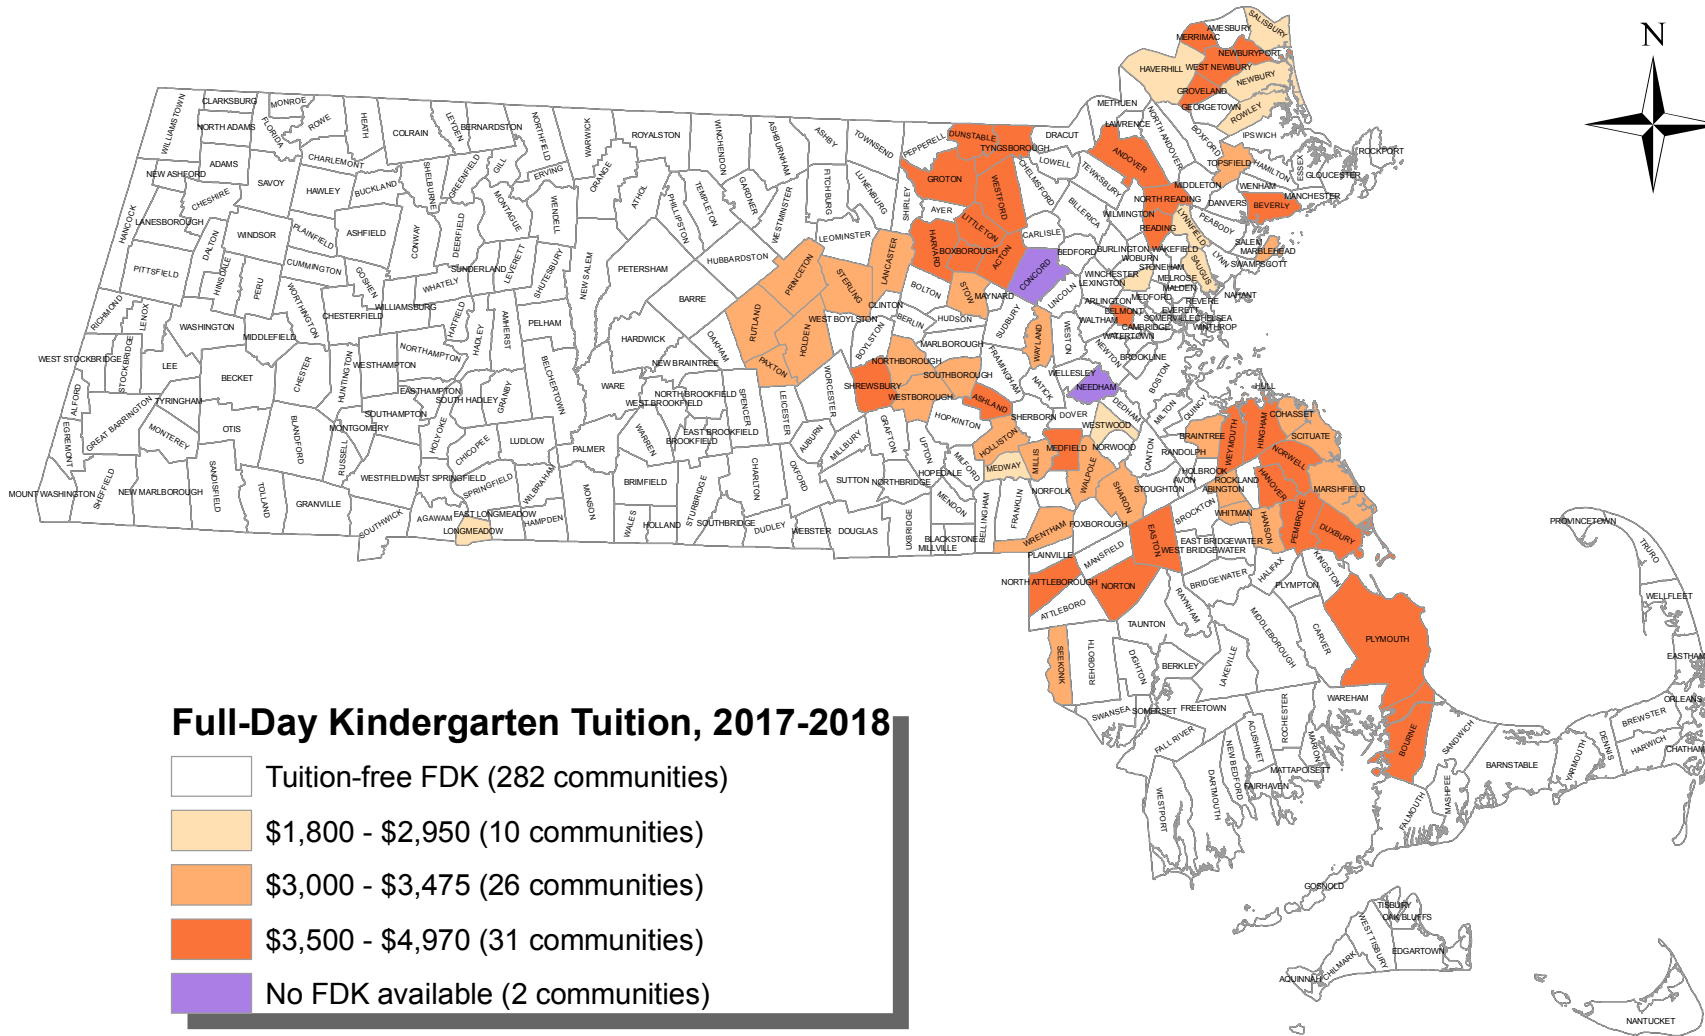

Tuition Rates for Full-Day Kindergarten by City/Town, 2017-2018 School Year

Full-Day Kindergarten Tuition, 2017-2018

- Tuition-free FDK (282 communities)
- \$1,800 - \$2,950 (10 communities)
- \$3,000 - \$3,475 (26 communities)
- \$3,500 - \$4,970 (31 communities)
- No FDK available (2 communities)

56 school districts (serving 67 cities and towns) charge tuition for full-day kindergarten. Average annual tuition is \$3,461. Statewide, 95.8% of public school kindergarten students are enrolled in full-day kindergarten.