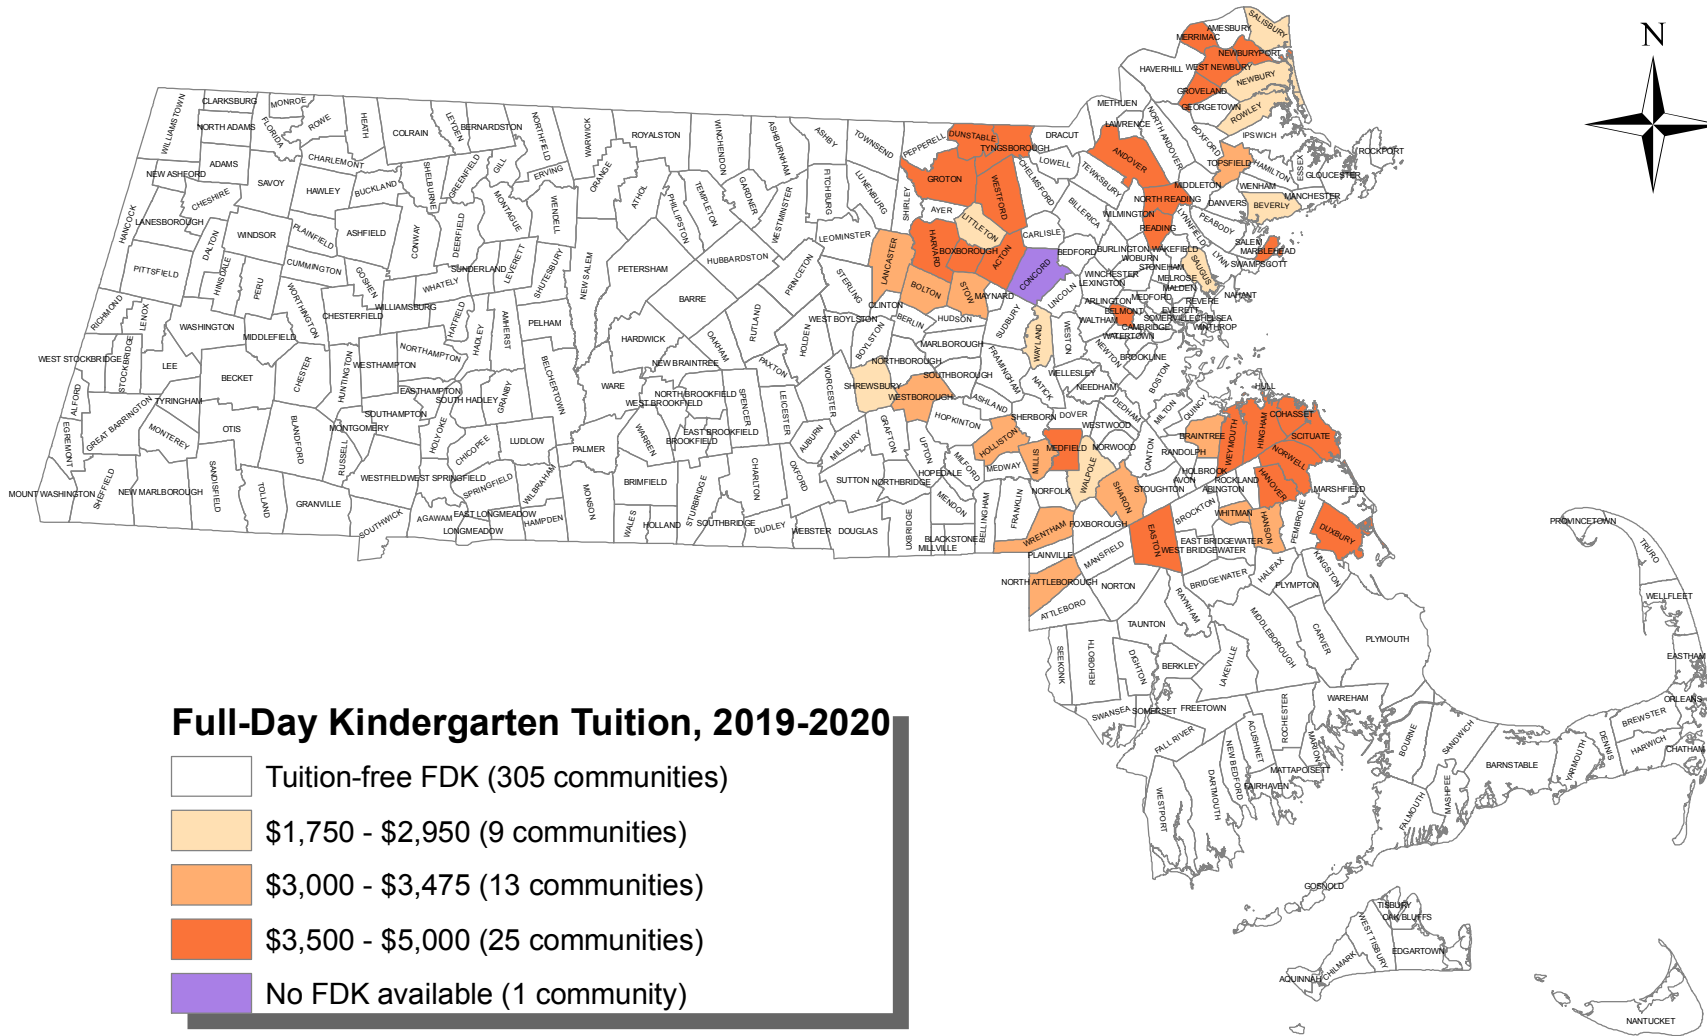

# Tuition Rates for Full-Day Kindergarten by City/Town, 2019-2020 School Year

38 school districts (serving 47 cities and towns) charge tuition for full-day kindergarten. Average annual tuition is \$3,454. Statewide, 96.4% of public school kindergarten students are enrolled in full-day kindergarten.

Source: Strategies for Children tuition analysis, July 2019.