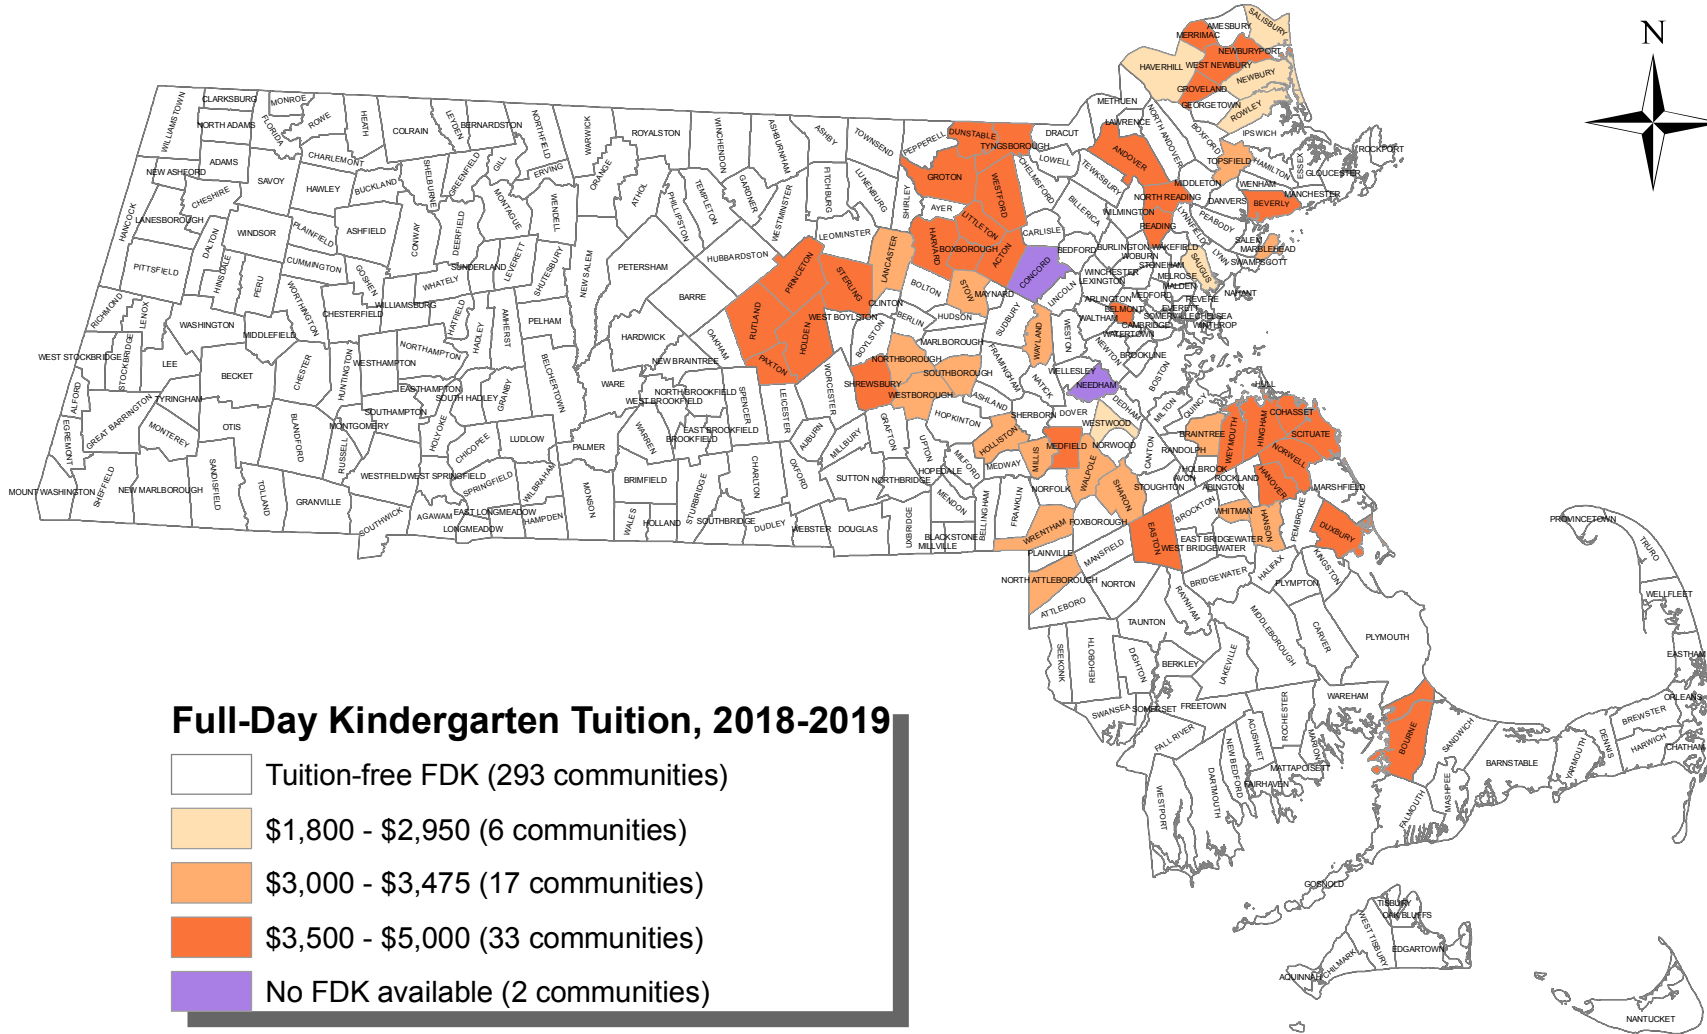

Tuition Rates for Full-Day Kindergarten by City/Town, 2018-2019 School Year

45 school districts (serving 56 cities and towns) charge tuition for full-day kindergarten. Average annual tuition is \$3,538. Statewide, 95.8% of public school kindergarten students are enrolled in full-day kindergarten. Source: Strategies for Children tuition analysis, June 2018.