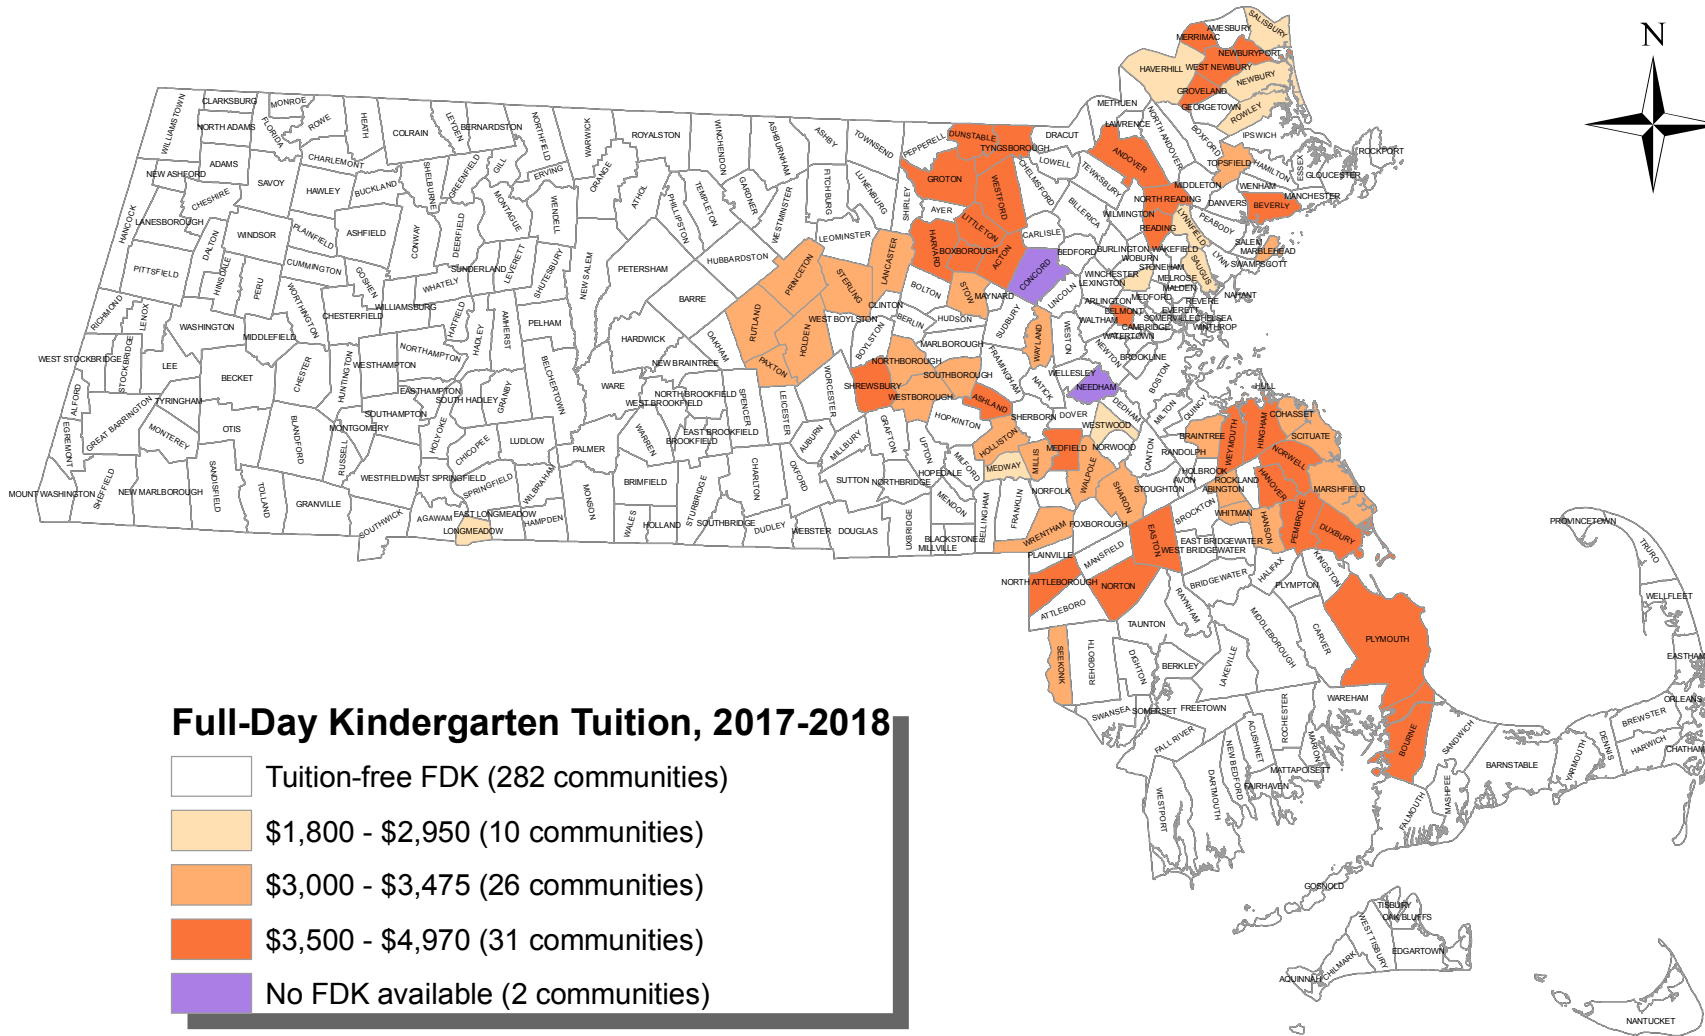

Tuition Rates for Full-Day Kindergarten by City/Town, 2017-2018 School Year

56 school districts (serving 67 cities and towns) charge tuition for full-day kindergarten. Average annual tuition is \$3,461. Statewide, 94.7% of public school kindergarten students are enrolled in full-day kindergarten.

Source: Strategies for Children tuition analysis, July 2017.