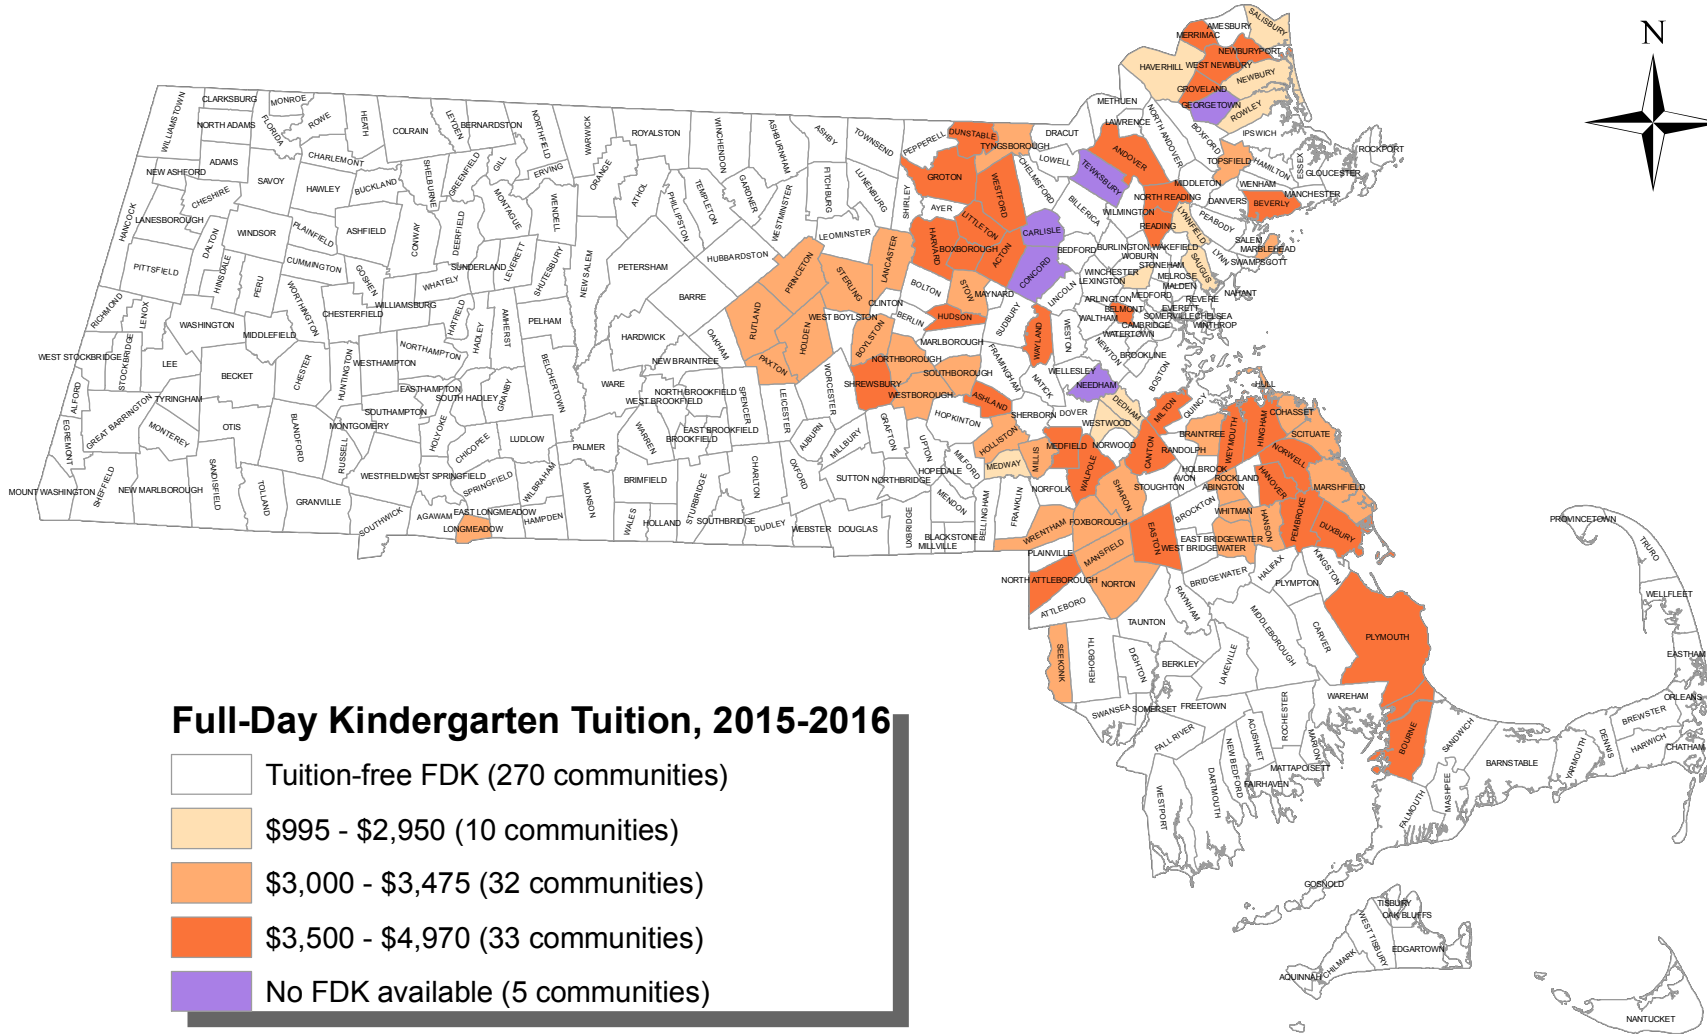

Tuition Rates for Full-Day Kindergarten by City/Town, 2015-2016 School Year

65 school districts (serving 75 cities and towns) charge tuition for full-day kindergarten. Average annual tuition is \$3,358. Statewide, 92.9% of public school kindergarten students are enrolled in full-day kindergarten.