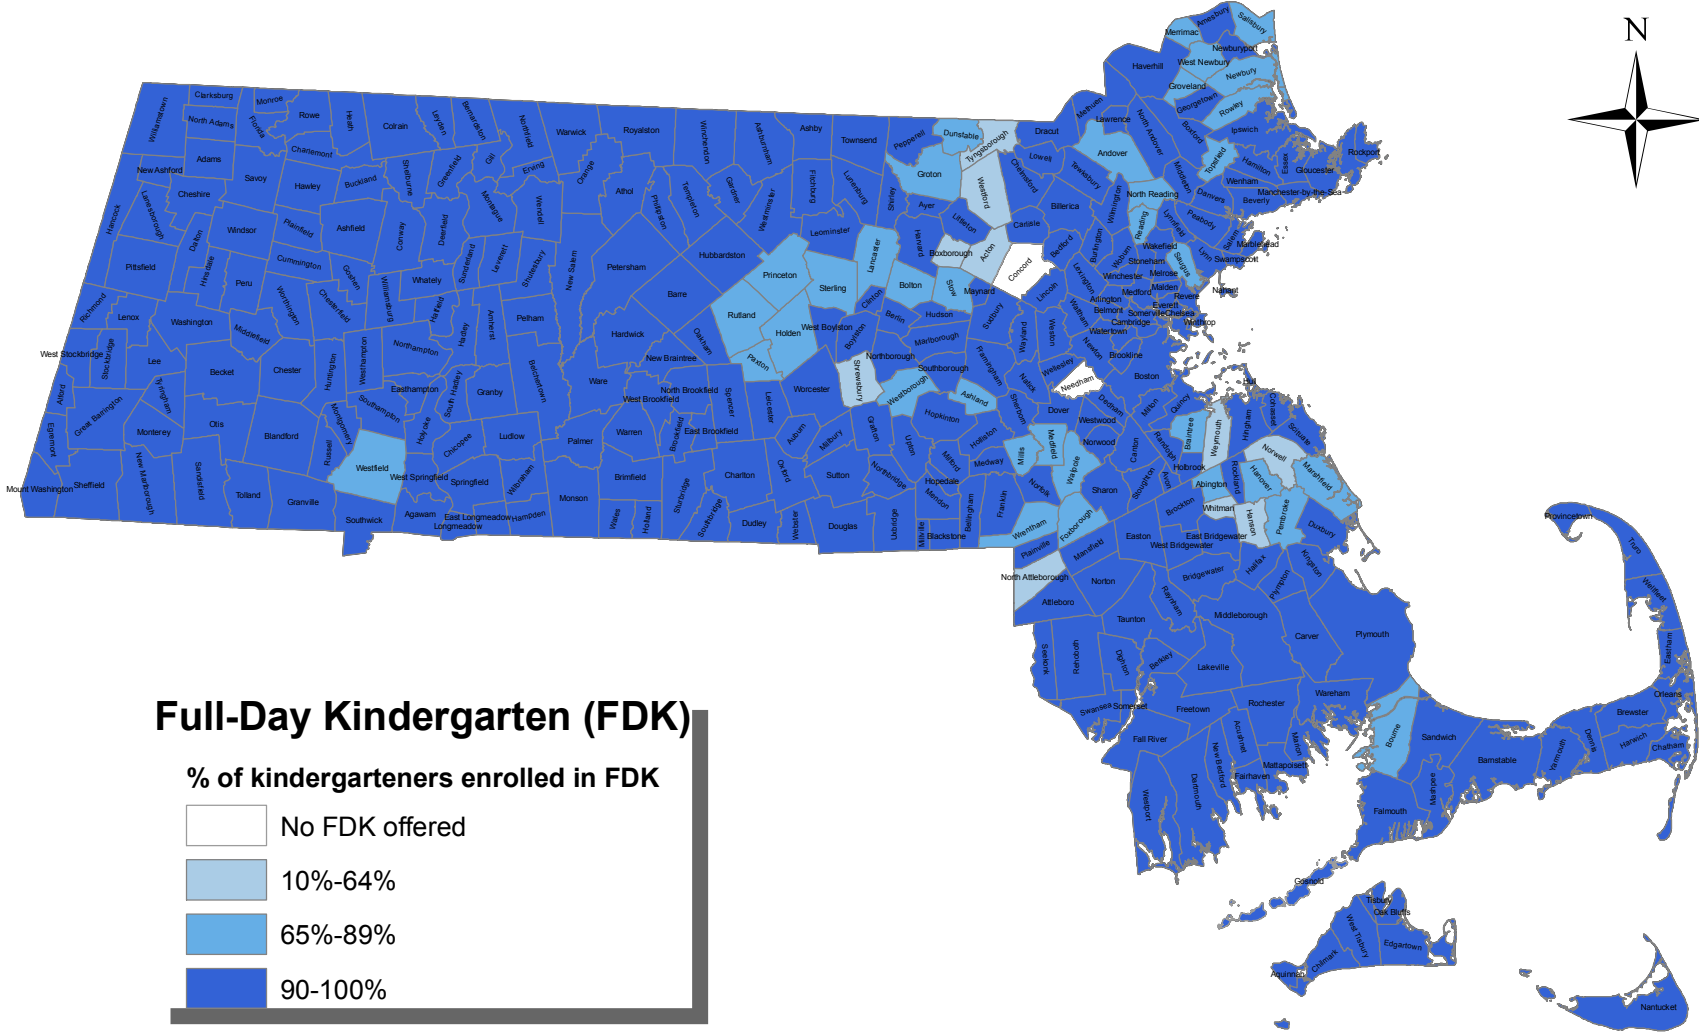

# Enrollment in Full-Day Kindergarten by City/Town, 2017-2018 School Year

\*Statewide, 95.8% of public school kindergarten students are enrolled in full-day kindergarten.

\*City/town estimates based on enrollment in corresponding school districts.