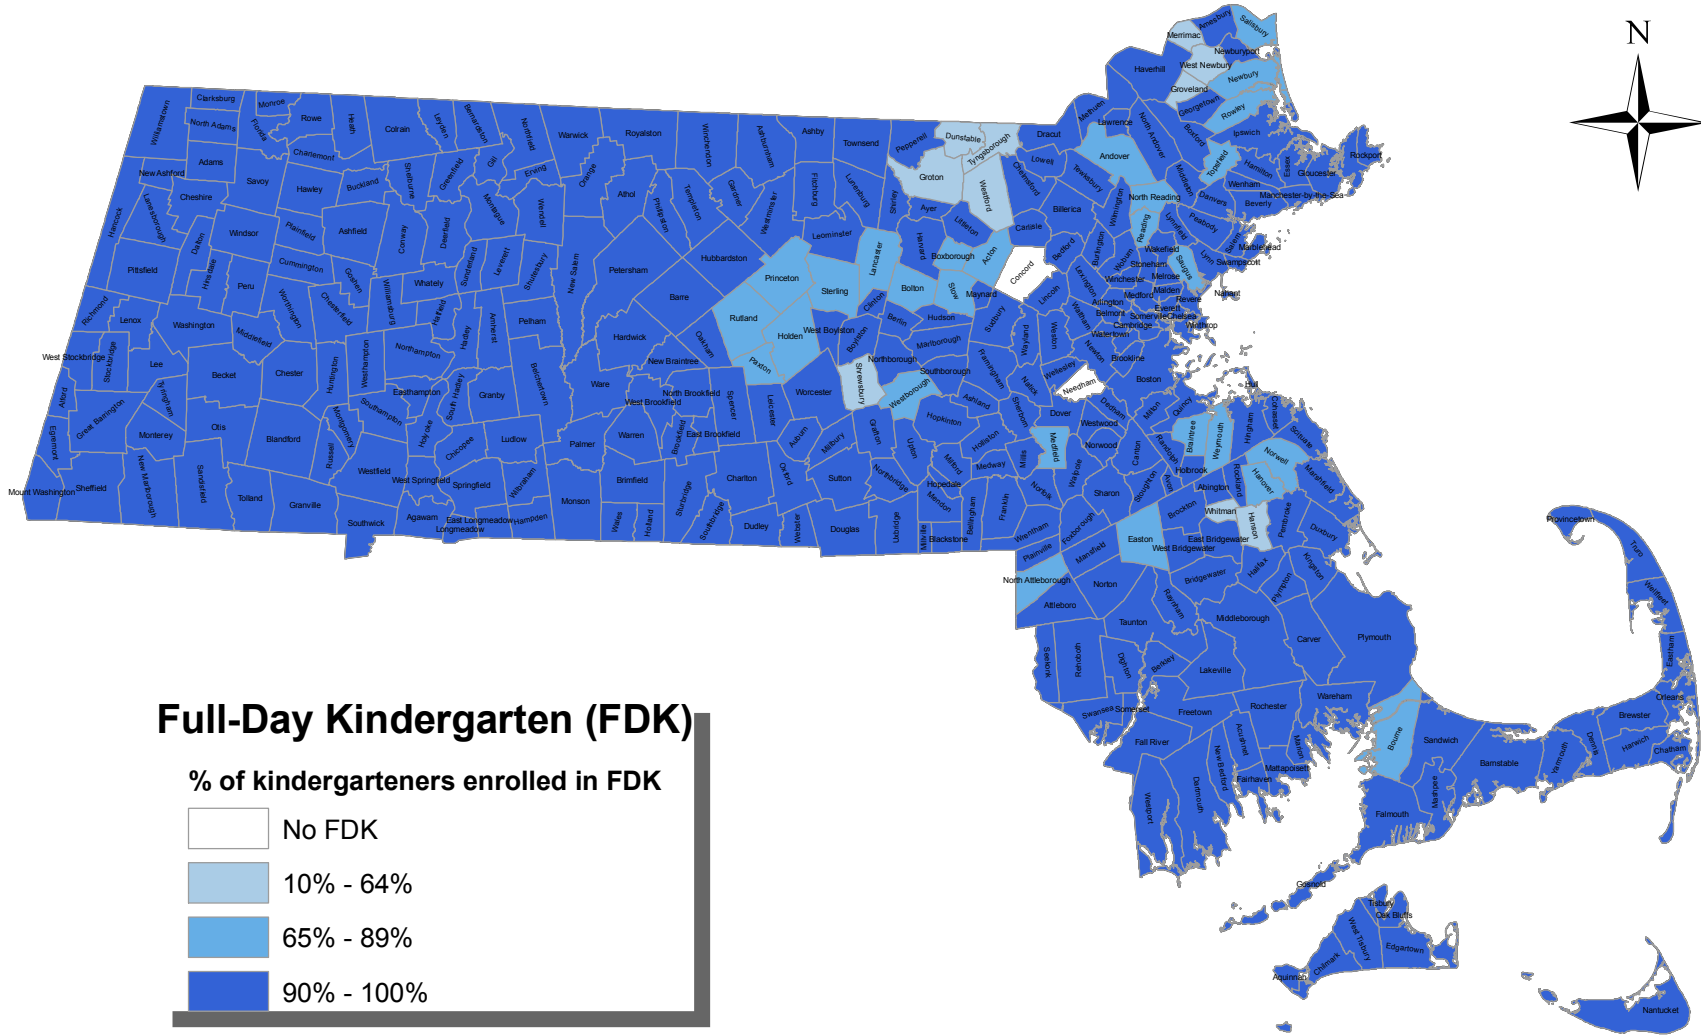

Enrollment in Full-Day Kindergarten by City/Town, 2018-2019 School Year

*Statewide, 96.4% of public school kindergarten students are enrolled in full-day kindergarten.
 *City/town estimates based on enrollment in corresponding school districts.
 *Source: Massachusetts Department of Elementary and Secondary Education