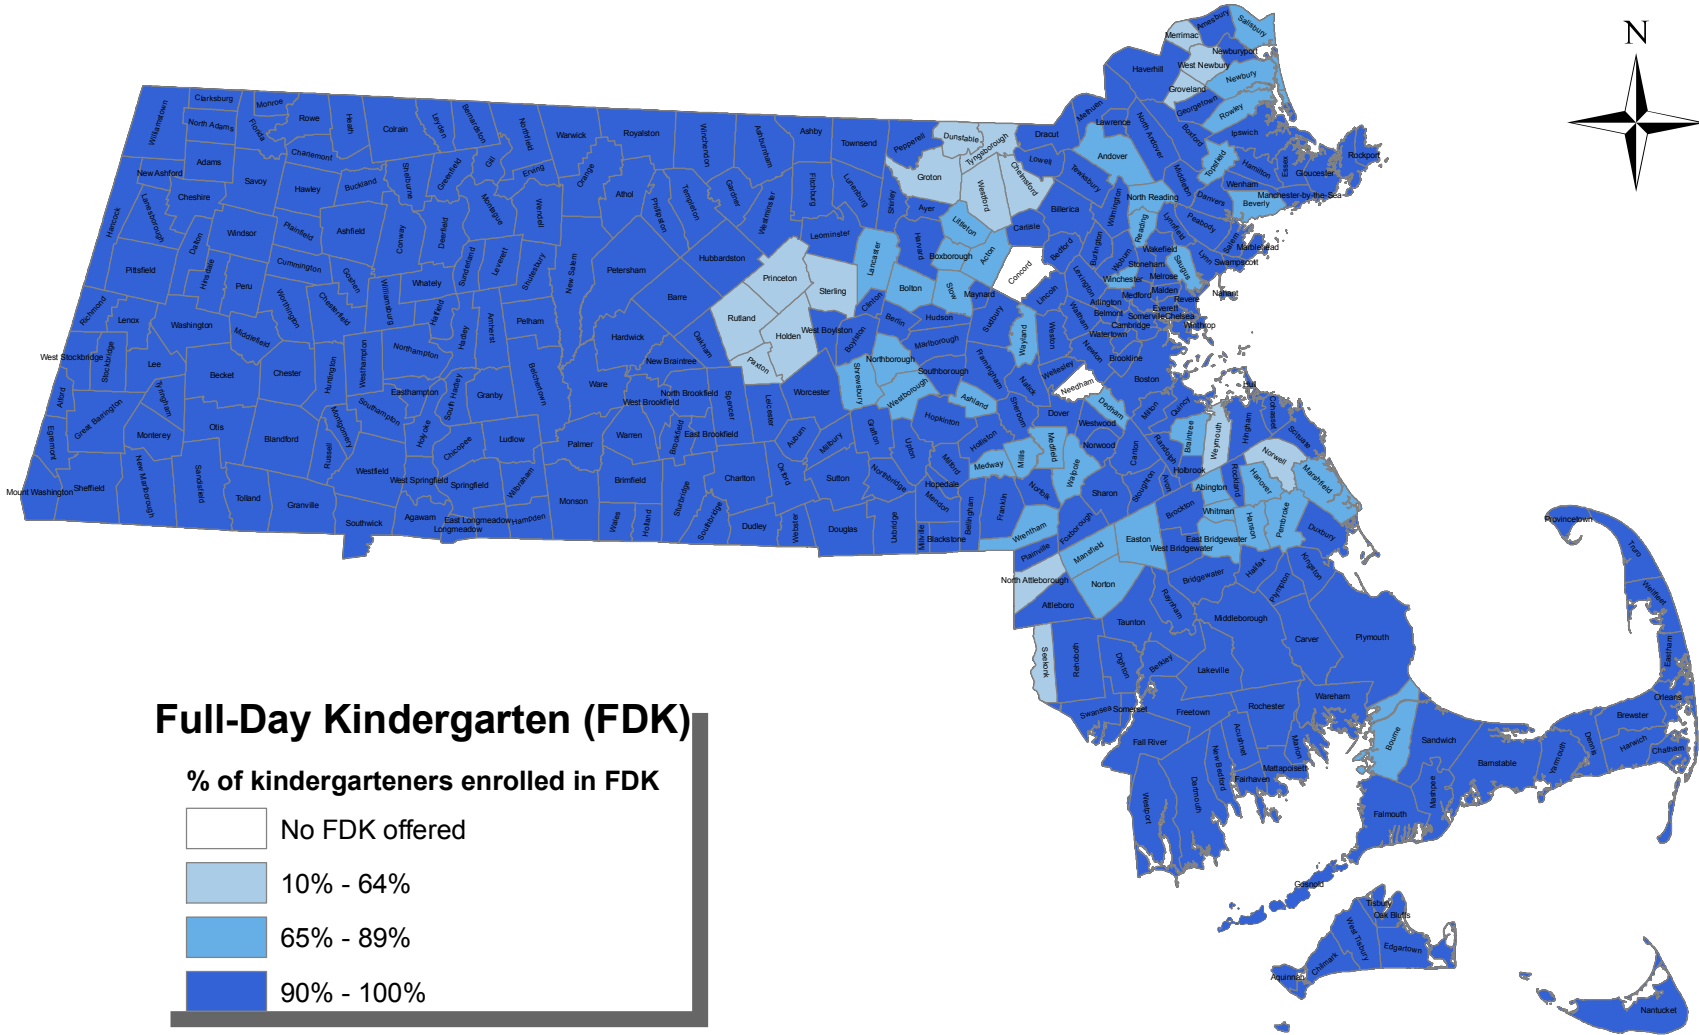

Enrollment in Full-Day Kindergarten by City/Town, 2016-2017 School Year

*Statewide, 94.7% of public school kindergarten students are enrolled in full-day kindergarten.

*City/town estimates based on enrollment in corresponding school districts.