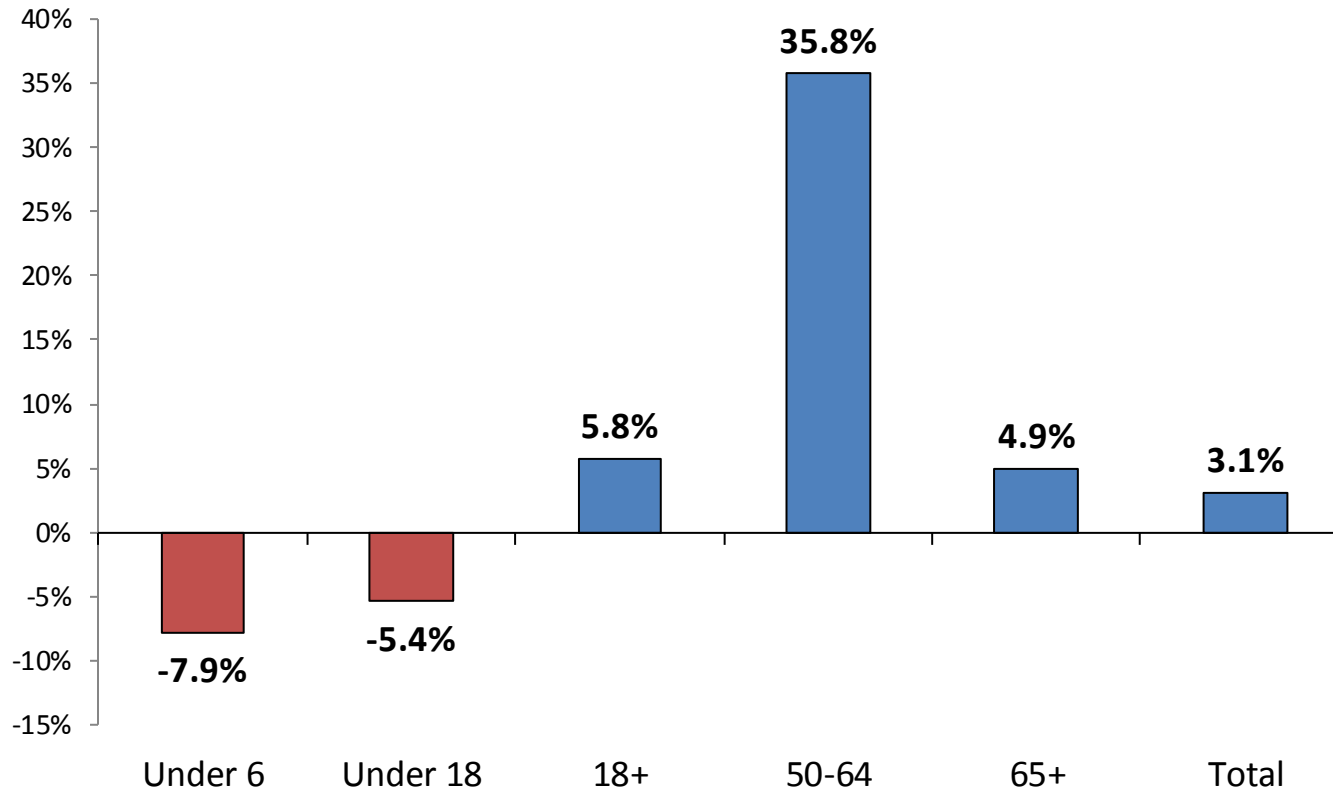

Massachusetts Population Change, 2000-2010

State population in 2010: **6,547,629**

Source: U.S. Census 2000, 2010