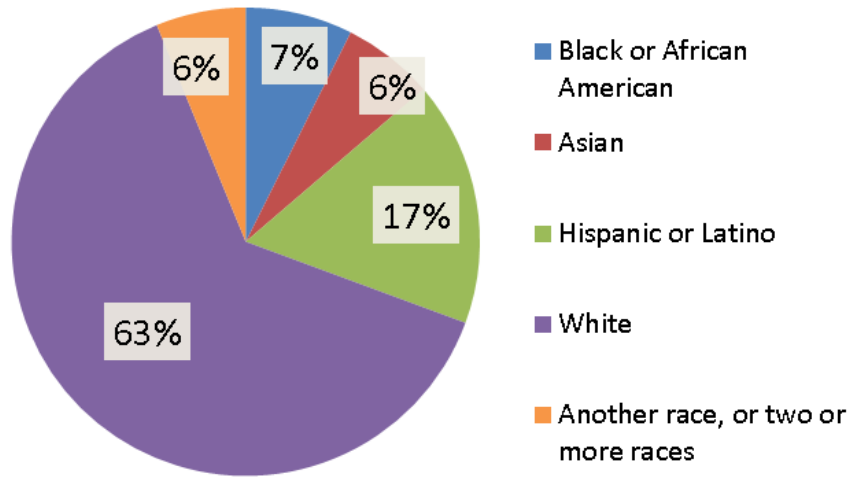

Birth-5 and Adult Populations by Race & Ethnicity, 2010

Massachusetts Birth-5 Population, 2010

Birth-5 Population: 442,592

Massachusetts Adult Population, 2010

Adult Population: 5,128,706

Source: U.S. Census 2010