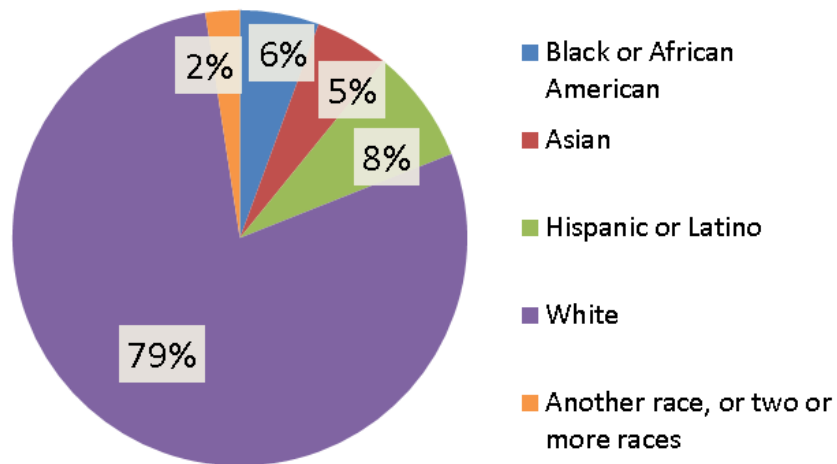

Birth-5 and Adult Populations by Race & Ethnicity, 2010

Massachusetts Birth-5 Population, 2010

Birth-5 Population: 442,592

Massachusetts Adult Population, 2010

Adult Population: 5,128,706

Source: U.S. Census 2010